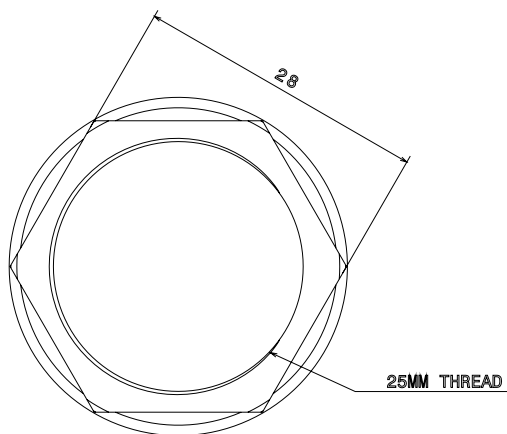

PRODUCT CODE: PLN25W
PVC LOCKNUT

DESCRIPTION

25mm PVC Locknut

FINISH

White

MATERIAL

PVC

PACKAGING

Packed in qty 100

ADDITIONAL NOTES

Manufactured to BS4607 part 1

Isometric view

Top view

Side view